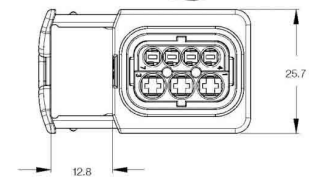

TI-0010

TI-0007

T-7551 2'Lİ SOKET