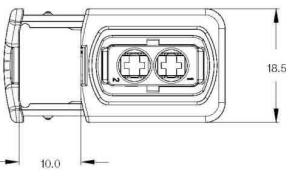

TI-0010

TI-0007

T-8480 7'Lİ SOKET
MERCEDES STOP LAMBASI